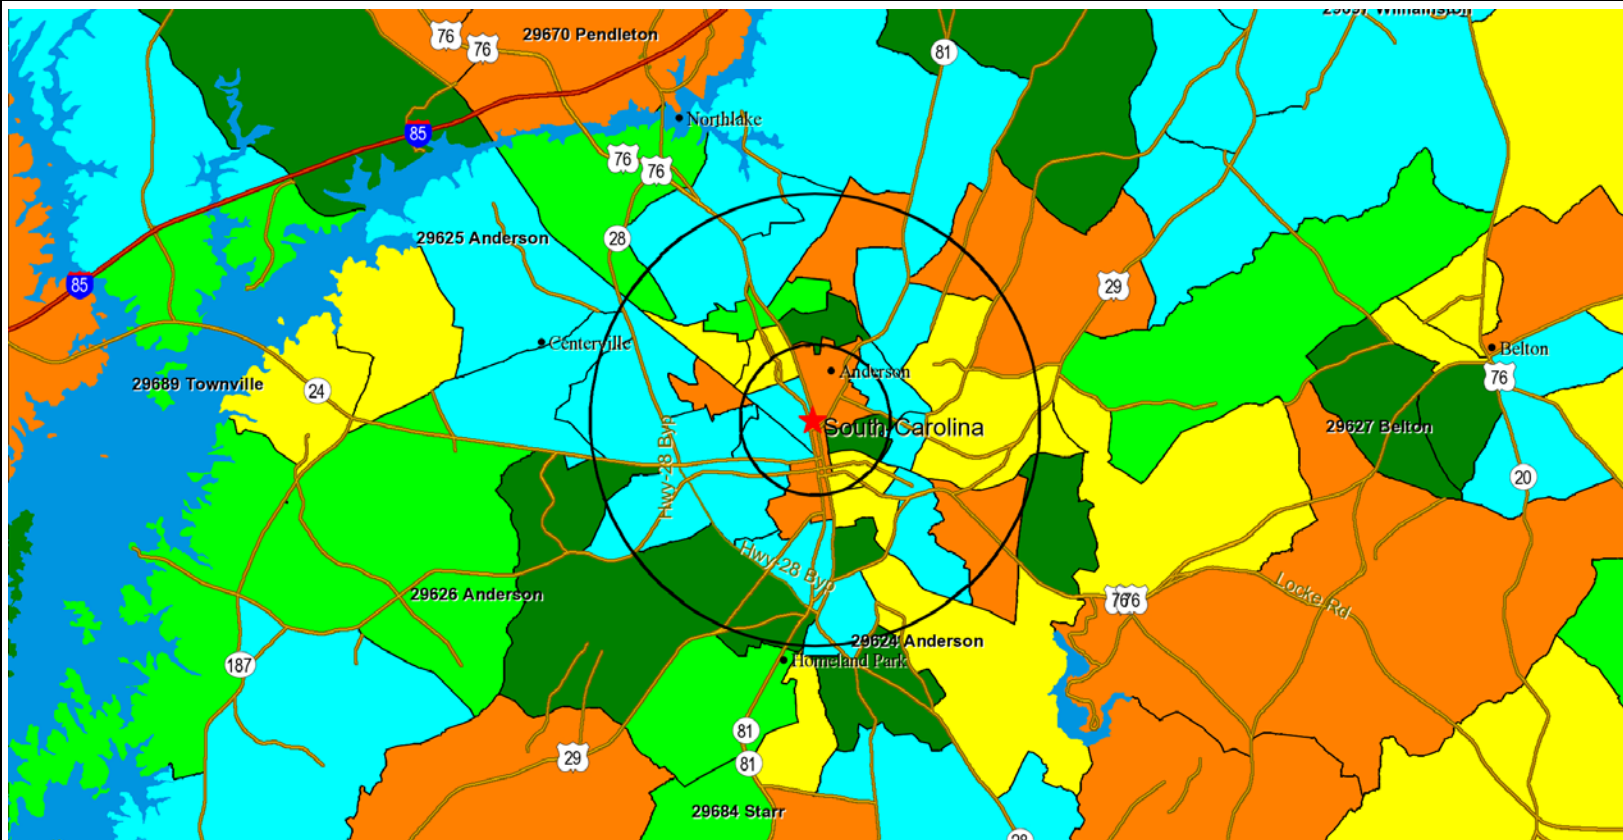

Theme WFS -
Geo-Skills
Indicator
Current Year
Estimates
(2008) Basic
Skills
Geo-Skills
Index
Mathematics
by Block
Groups

- Above 107
- 104 to 107
- 100 to 104
- 96 to 100
- Below 96

- Subject Site
- 1,3 mile radii
- Big City Ctr
- Medium City Ctr
- Small City Ctr
- Prim. Hwy
- Secd. Hwy
- Maj. Rds
- Water Bodies
- Parks
- State Bndry

Math Skill Concentration by Block Group – Anderson, SC

WorkforceStrategies.com

(845) 876-9675

info@workforcestrategies.com

**The higher the index - the more important the skill is in the workforce and to local industry.
And, the skill is a position human capital attribute for the location.**