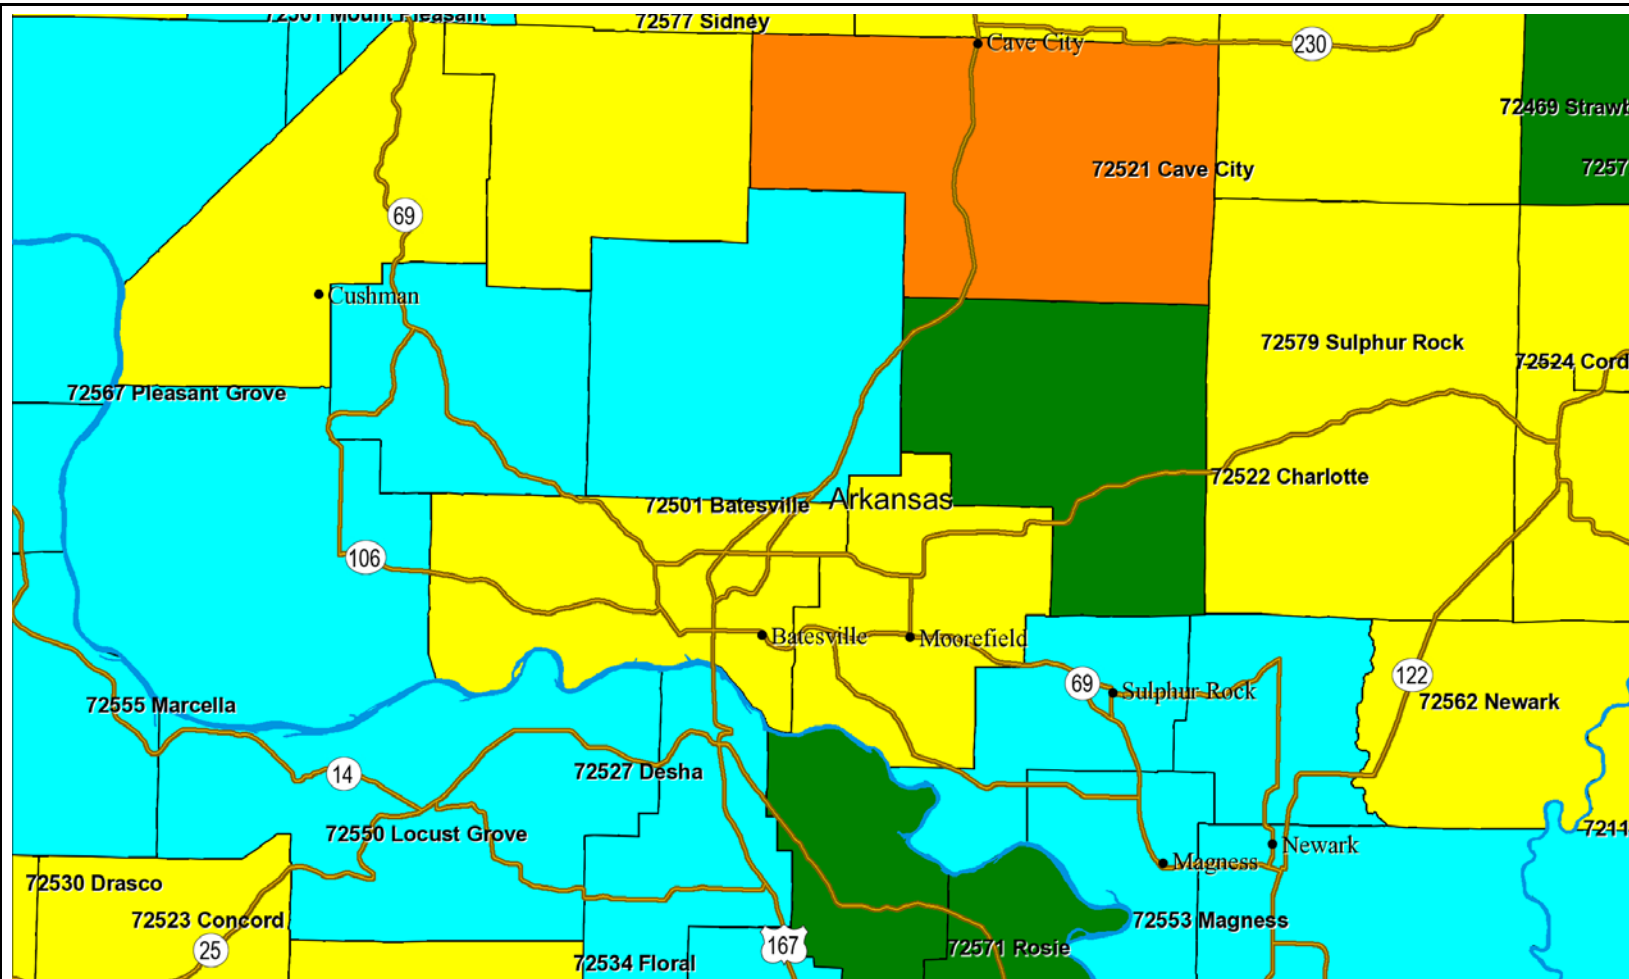

**Technical Skills Indicator (2008) Geo-Skills™ Index by Census Tracts**

**Overall Technical Skill Concentration by Census Tract for the Batesville, AR area**  
[WorkforceStrategies.com](http://WorkforceStrategies.com)