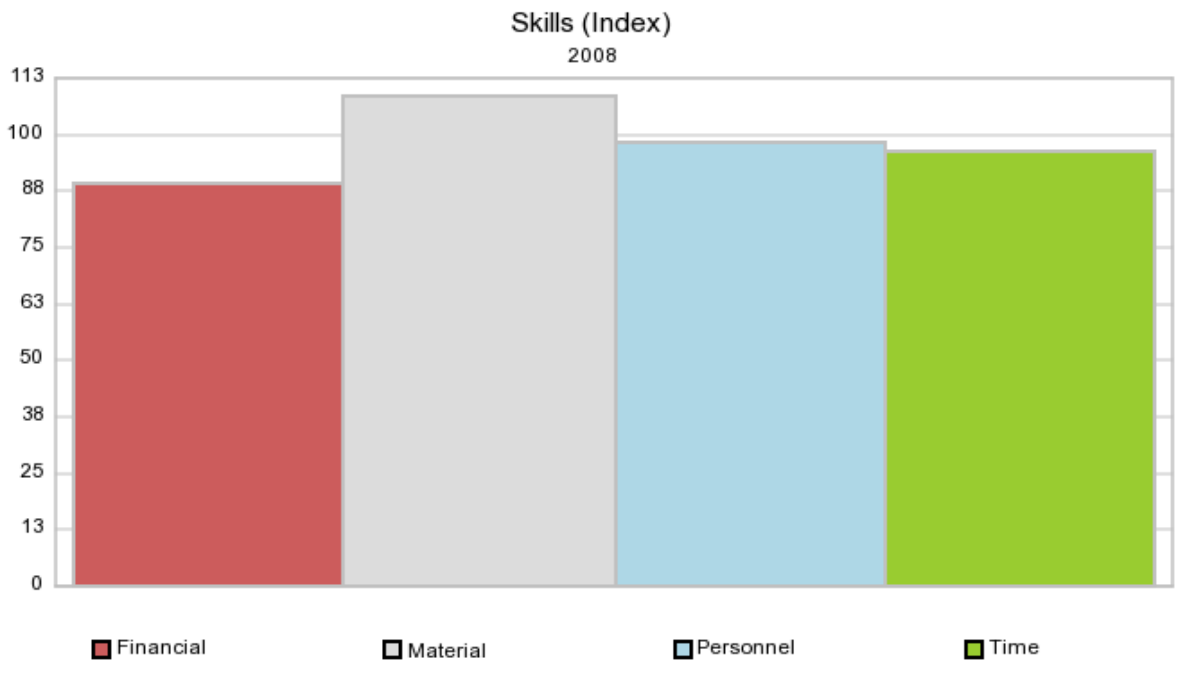

Date: 06/17/10

Current Geography Selection: (2 Selected) 1,3 mile radii: 201 BROADWAY ST, HOUSTON, TX 77012 *

Your title for this geography: Broadway _ Houston Tx Radius

Current Index Base: Entire US

Lat: 29.725593 Long: -95.278323

City: Houston Pop: 2,110,138

County: Harris County Pop: 4,022,295

Zip: 77012 Pop: 24,985

Geo-Skills - Resource Management

Resource Management Skill Concentration: 3 mile radius 201 Broadway, Houston, TX 77012

Material Resources Management is an important skill to workplaces in this location.
It is an important skill when developing local training programs.

Resource Management Skills

Sorted By Skills Category Index	Number	Percent	Geo-Skills Index
Material Resources Management	5,954	12.8%	108
Personnel Resources Management	10,368	21.4%	98
Time Management	36,116	70.6%	96
Financial Resources Management	8,490	13.7%	89

Data Note: The Geo-Skills Index (GSI) and Workforce Preparation Index (WFPI) indicate concentration relative to a national average of 100. Uses O*NET® version 11.0. Source: Workforce Strategies, Inc.