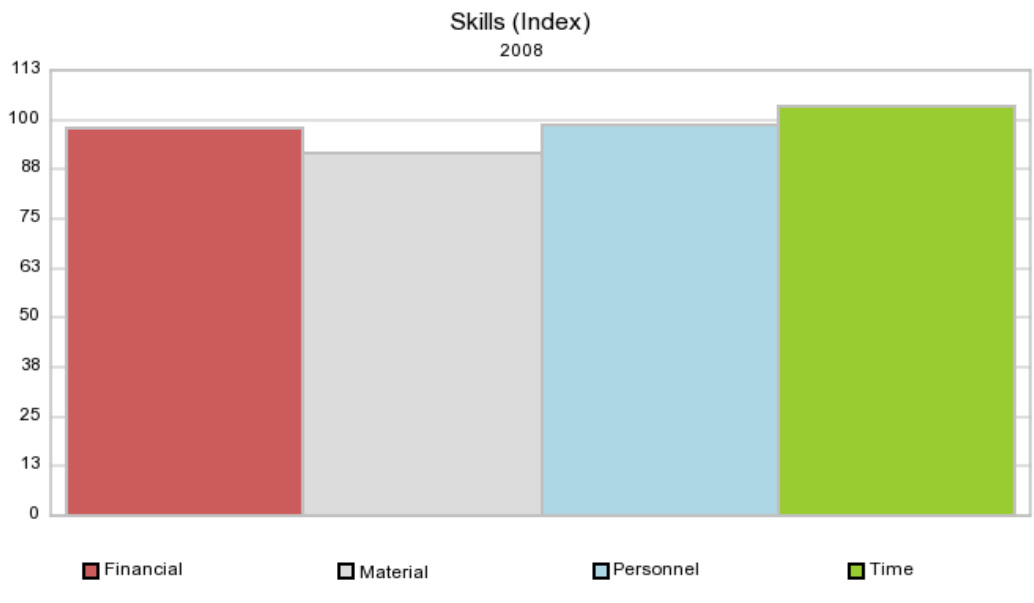

Time Management is an important skill to workplaces in this location. This is good to know when building local training programs

Resource Management Skills

Sorted By Skills Category Index	Number	Percent	Geo-Skills Index
Time Management	8,795	75.7%	103
Personnel Resources Management	2,547	21.4%	99
Financial Resources Management	1,759	15.0%	98
Material Resources Management	1,342	10.9%	91