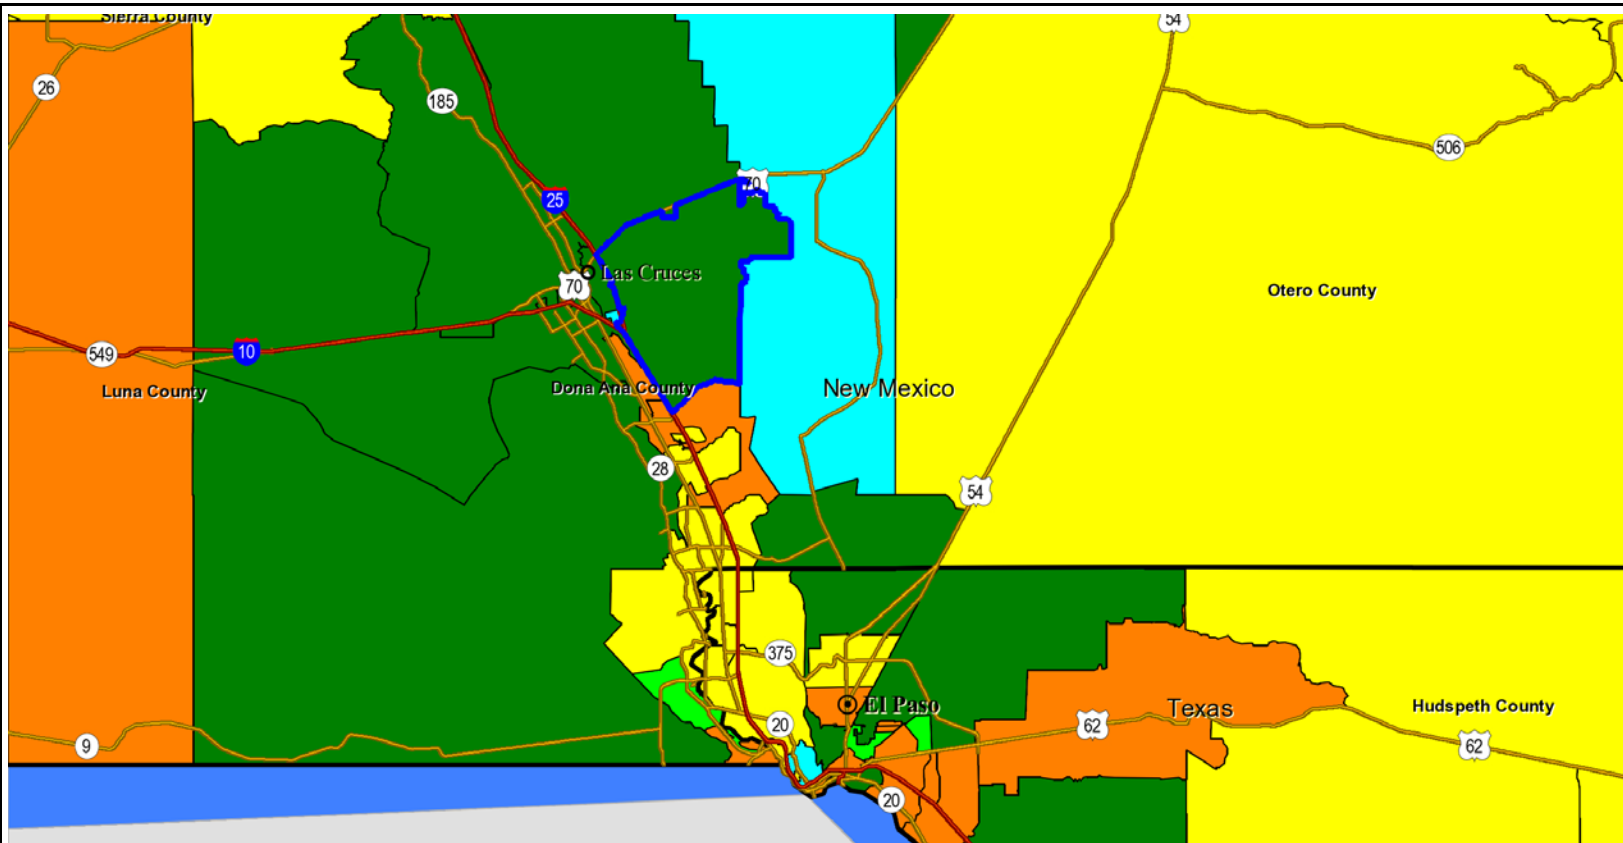

Theme WFS -  
Geo-Skills  
Indicator  
Current Year  
Estimates  
(2008)  
Resource  
Management  
Skills  
Geo-Skills  
Index Time  
Management  
by ZIP Codes

- Above 107
- 104 to 107
- 100 to 104
- 96 to 100
- Below 96

- Big City Ctr
- Medium City Ctr
- Prim. Hwy
- Secd. Hwy
- State Bndry

Index shows overall workforce preparation concentration relative to the national average which equals 100.

**Time Management Skill Concentration by Zip Code –  
Las Cruces, NM and El Paso, TX**