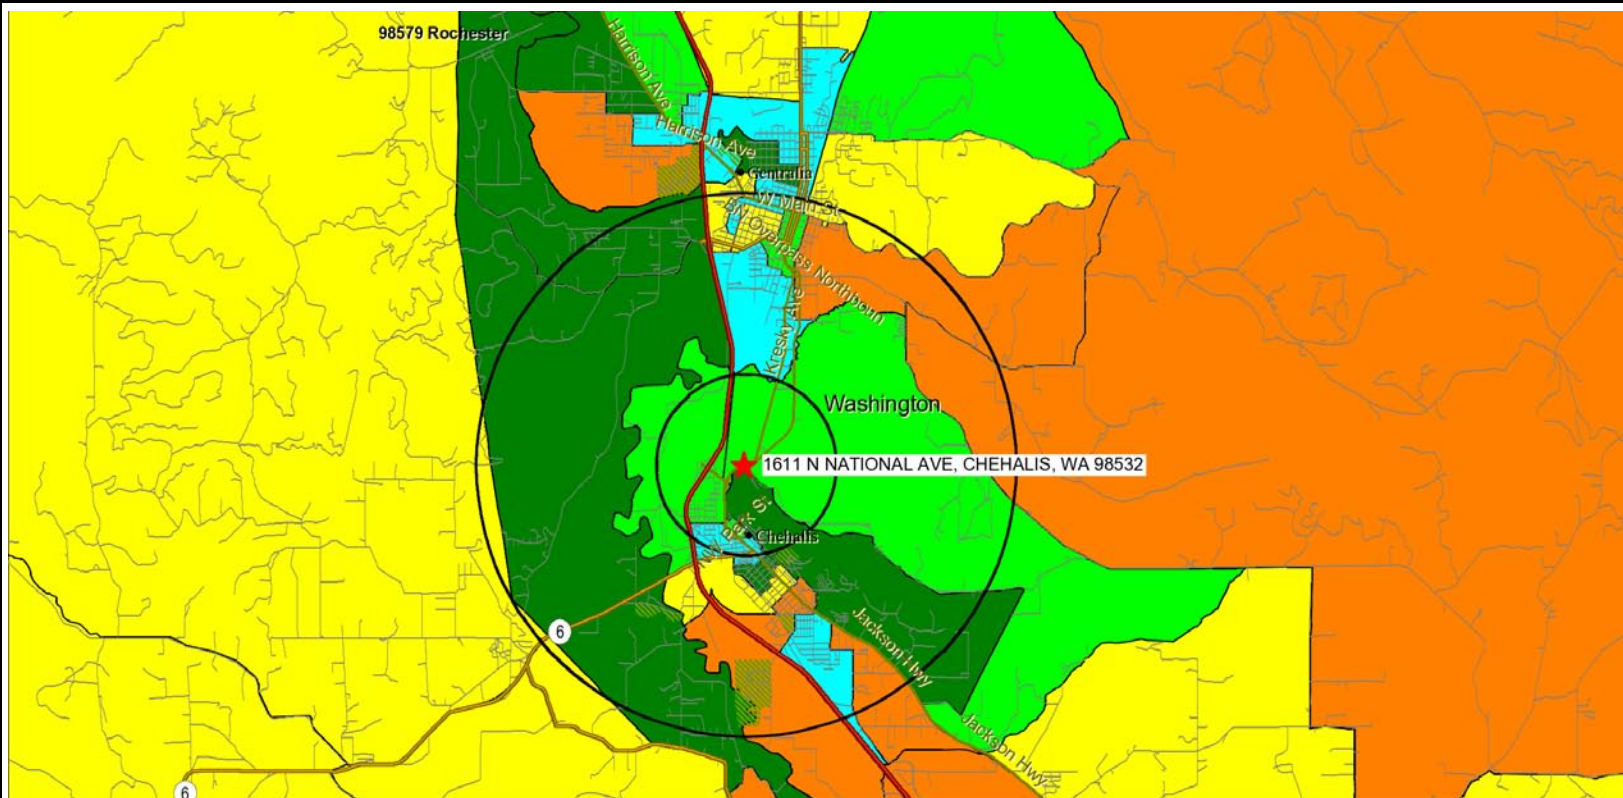

Theme WFS -
Geo-Skills
Indicator
(2008) Basic
Skills: Geo-Skills
Index:
Mathematics by
Block Groups

- Above 107
- 104 to 107
- 100 to 104
- 96 to 100
- Below 96

- Subject Site
- 1,3 mile radii
- Big City Ctr
- Medium City Ctr
- Small City Ctr
- Prim. Hwy
- Secd. Hwy
- Maj. Rds
- Local Roads
- Water Bodies
- Parks
- State Bndry

Math Skill Concentration by Block Group – Chehalis, WA

The higher the index - the more important the skill is to the local workforce and industry. And, the skill is a positive human capital attribute for the location.