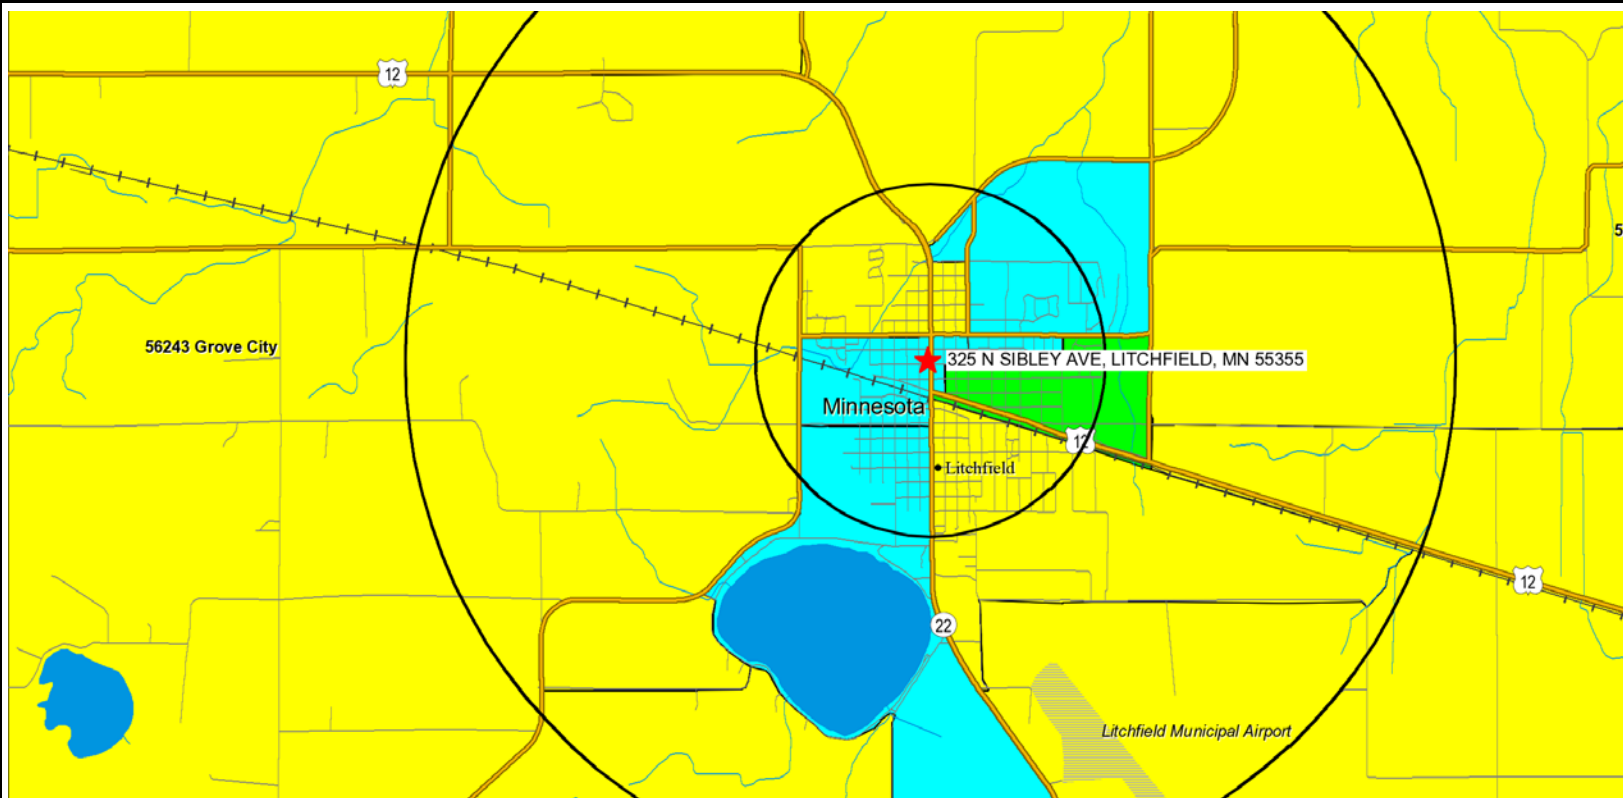

Theme WFS -
Geo-Skills
Indicator
(2008) Basic
Skills:Geo-Skills
Index: Writing
by Block
Groups

- Above 107
- 104 to 107
- 100 to 104
- 96 to 100
- Below 96

- Subject Site
- 1,3 mile radii
- Big City Ctr
- Medium City Ctr
- Small City Ctr
- Prim. Hwy
- Secd. Hwy
- Maj. Rds
- Local Roads
- Water Bodies
- Rivers
- Rail
- Airports
- Parks
- State Bndry

Writing Skill Concentration by Block Group – Litchfield, MN

The higher the index - the more important the skill is to the local workforce and industry. And, the skill is a positive human capital attribute for the location.