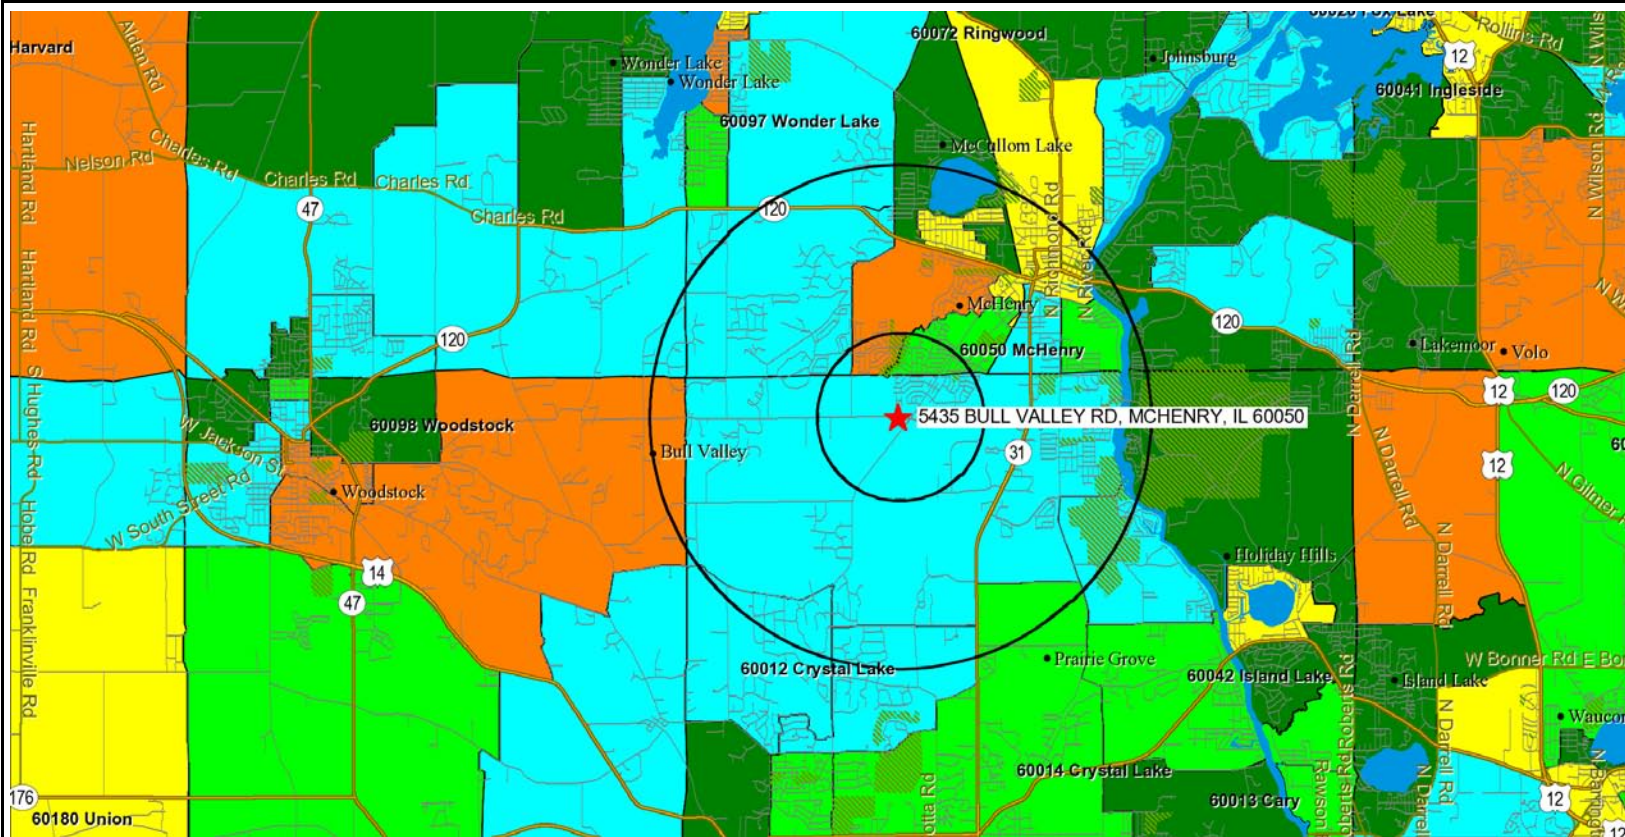

Theme WFS -
Geo-Skills
Indicator
(2008)
Resource
Management
Skills: Geo-Skills
Index: Time
Management by
Block Groups

- Above 107
- 104 to 107
- 100 to 104
- 96 to 100
- Below 96

- Subject Site
- 1, 3 mile radii
- Big City Ctr
- Medium City Ctr
- Small City Ctr
- Prim. Hwy
- Secd. Hwy
- Maj. Rds
- Local Roads
- Water Bodies
- Parks

Time Management Skill Concentration by Block Group – McHenry, IL

The higher the index - the more important the skill is to the local workforce and industry. And, this skill is a positive human capital attribute for the location.