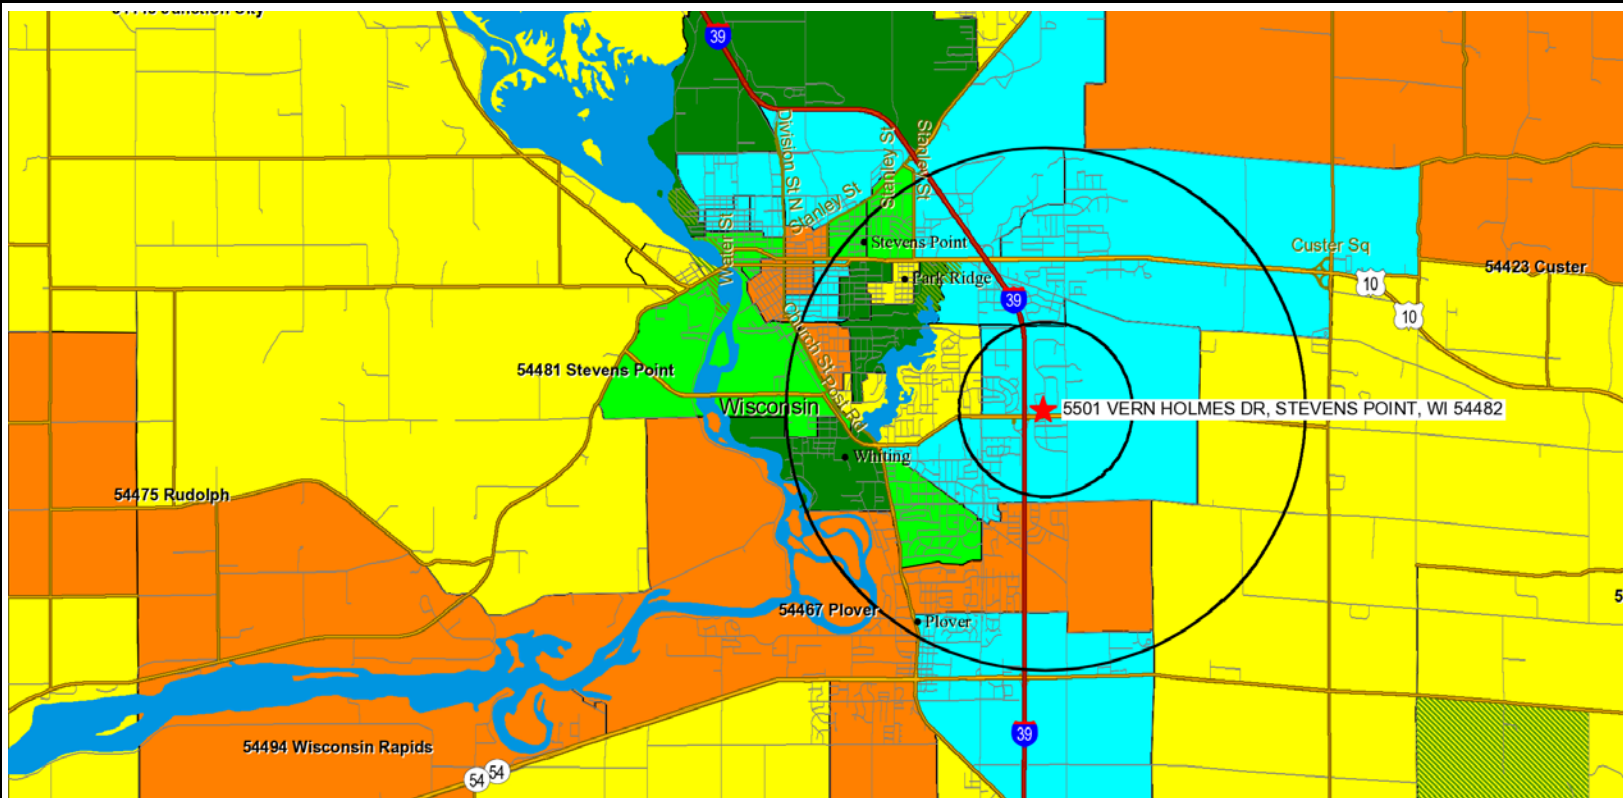

Theme WFS -
Geo-Skills
Indicator
(2008) Basic
Skills:Geo-Skills
Index:
Mathematics by
Block Groups

- Above 107
- 104 to 107
- 100 to 104
- 96 to 100
- Below 96

- Subject Site
- 1,3 mile radii
- Big City Ctr
- Medium City Ctr
- Small City Ctr
- Prim. Hwy
- Secd. Hwy
- Maj. Rds
- Local Roads
- Water Bodies
- Parks
- State Bndry

Math Concentration by Block Group – Stevens Point, WI

The higher the index - the more important the skill is to the local workforce and industry. And, this skill is a positive human capital attribute for the location.