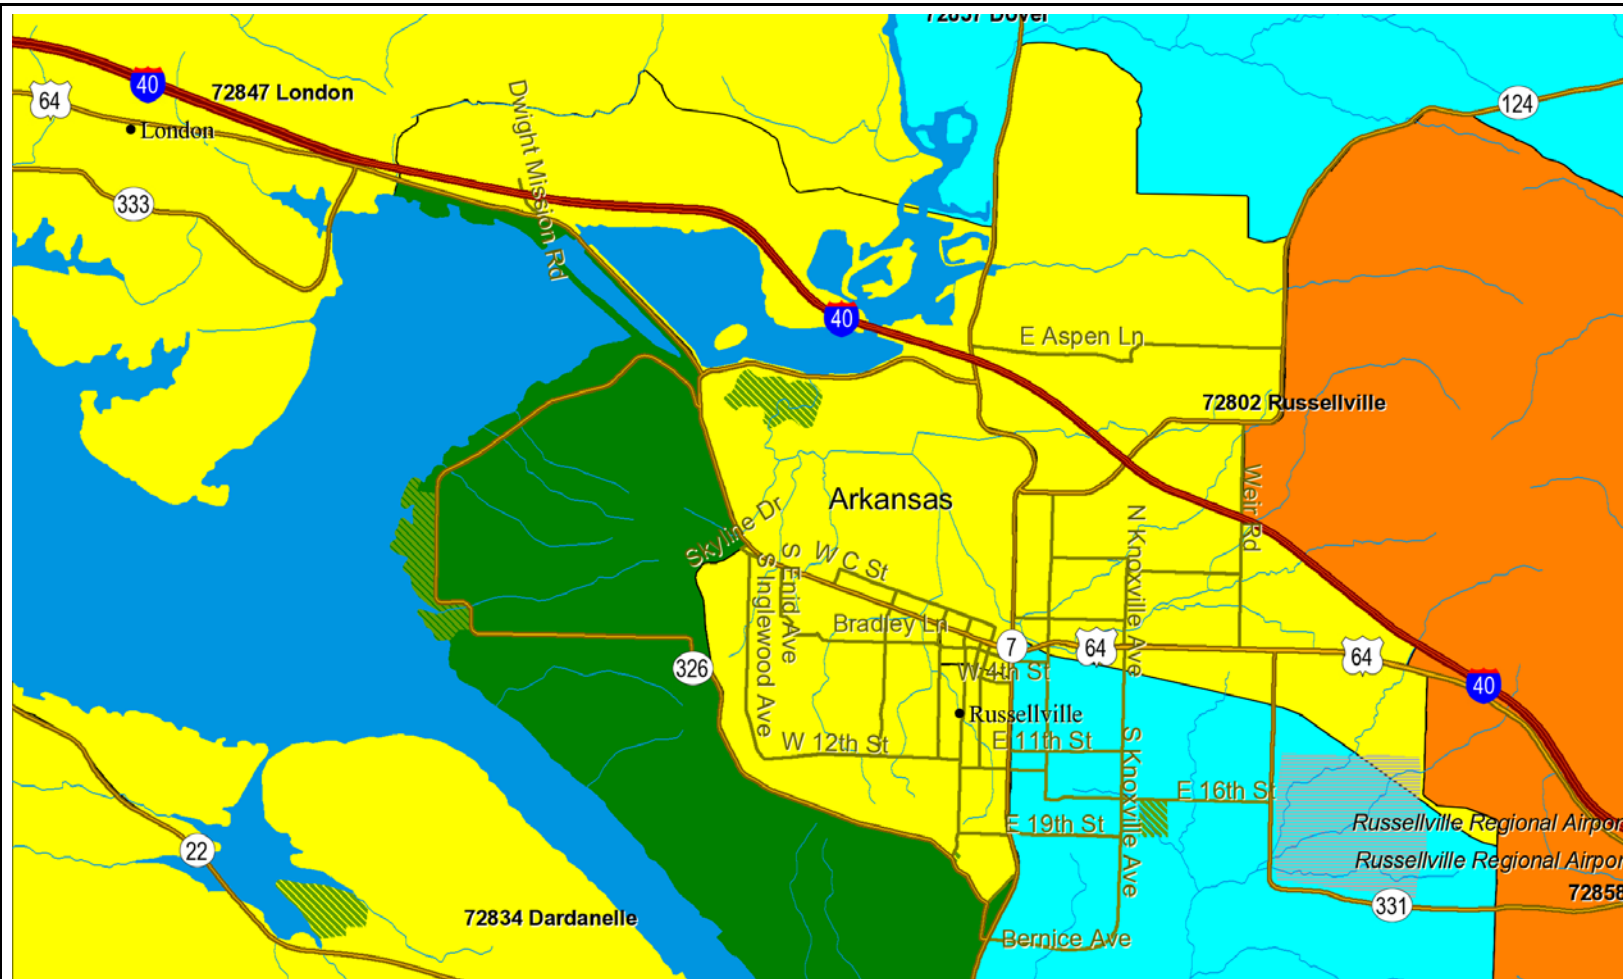

Technical Skills Indicator (2008) Geo-Skills™ Index by Census Tracts

Overall Technical Skill Concentration by Census Tract for the Russellville, AR area
[Workforce Strategies.com](http://WorkforceStrategies.com)